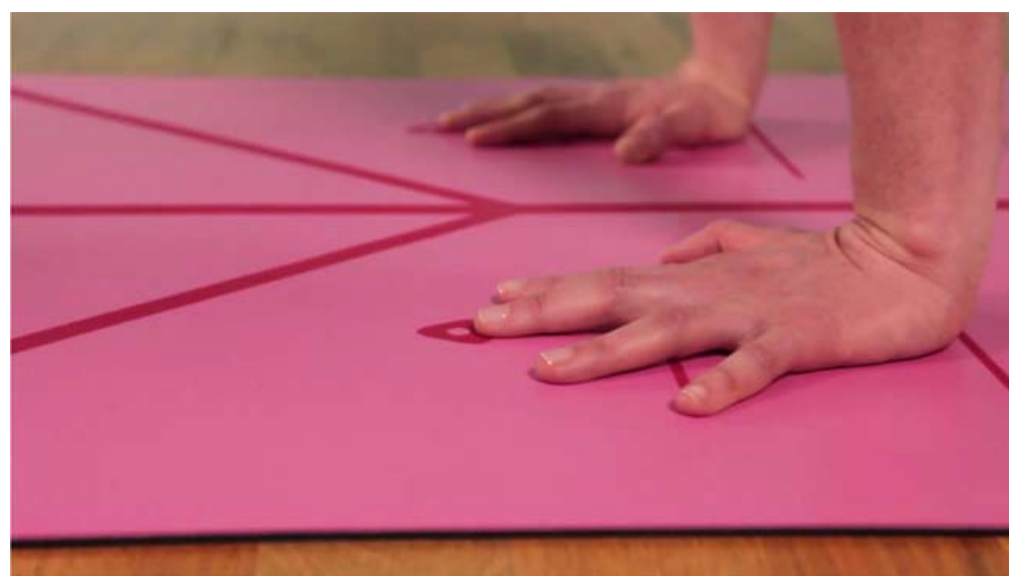

7 REASONS you'll love your "Truly Revolutionary" Liforme yoga mat...

- 1 Made by Yogis, for yogis
- 2 Perfectionist quality
- 3 Unique Alignforme System
- 4 Warrior-like Grip
- 5 EXTRA SUPPORT, STABILITY AND CUSHIONING
- 6 WIDER AND LONGER
- 7 PLANET FRIENDLY, BODY KIND

AlignForMe system

Carefully **DESIGNED FOR ALL**
body shapes and sizes

Stay **CENTRED** throughout your practice,
and keep your body and mind
in **GOOD ALIGNMENT**

For some asanas, the **INTELLIGENT MARKERS**
give you precise alignment; or you can go
with your own flow and use them
as prompt when necessary

How it works...

Reverse Points
help align your
feet and hands
when you're on
your back

Central Line
helps you
find evenness,
width-ways

End to End Lines
keep your hands
and feet evenly
aligned,
length-ways

The Lotus is
the centre of
your mat, and
the root of
your symmetry

45° Lines align
your back heel in
standing postures

...it's not
rocket science
...it's physiology!