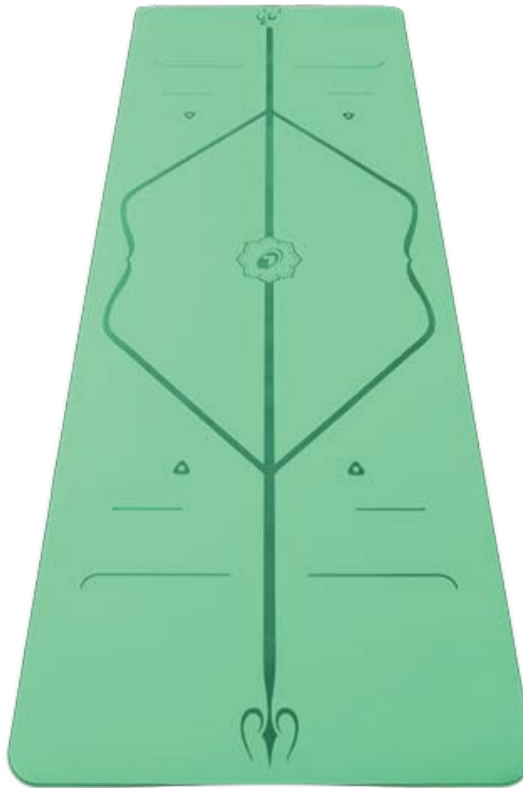

THE TRULY  
REVOLUTIONARY

LIFORME YOGA MAT

Blue

Gray

Green

Pink

Natural Rubber & Eco-Polyurethane  
185cm x 68cm x 0.42cm, 2.5kg

**RM850**

**Yoga Mat Bag Included**

It also comes with a booklet containing information about the mat, as well as cleaning and care instructions.