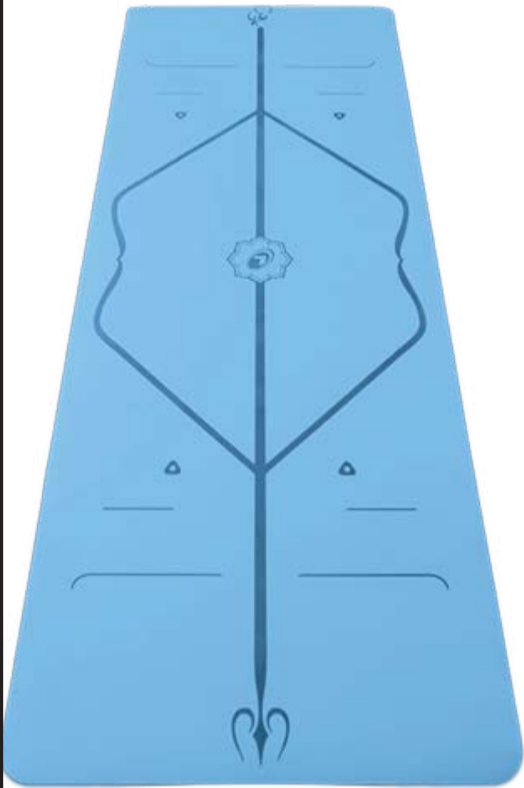

THE TRULY  
REVOLUTIONARY

LIFORME YOGA MAT

Blue

Gray

Green

Pink

Natural Rubber & Eco-Polyurethane  
185cm x 68cm x 0.42cm, 2.5kg

**RM850**

**Yoga Mat Bag Included**

It also comes with a booklet containing information about the mat, as well as cleaning and care instructions.